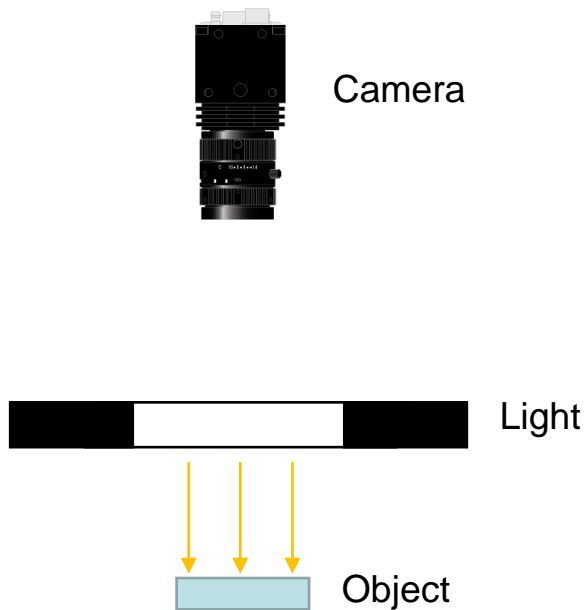

## Settings of light, camera and other equipment

### Side view

Image processing	-
Camera	Black/white cameras
Lens	6mm
Extension tube	-
FOV	700×700mm
WD	150mm
LWD	10mm
Light	IFHA-100W
Controller	IDGB-30M2-TP/PI
Option	-