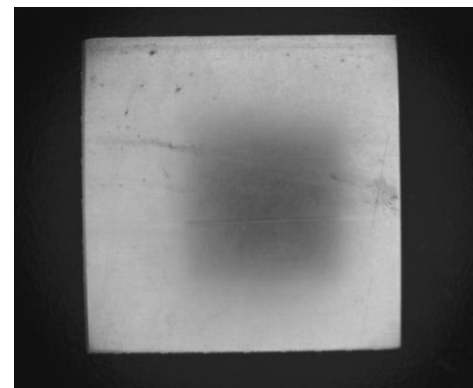

### Detail

- Slight red rust on the plate surface

## Image

Light : IFHA Series

Light : IFHA-150W (White)

Light : IFHA-150B (Blue)

•IFHA series can reduce the halation on the plate.  
Slight red rust on the plate surface is clearly emphasized by IFHA-150B (Blue).

Light : IFHA-150R (Red)

## Image

Light : IDDA-KH Series(Dome Light)

Light : IDDA-KH150B (Blue)

• Shadows from the lighting aperture obscure the center of the container, making imaging difficult.

Light : IMAR-130B (Blue Ring Light)