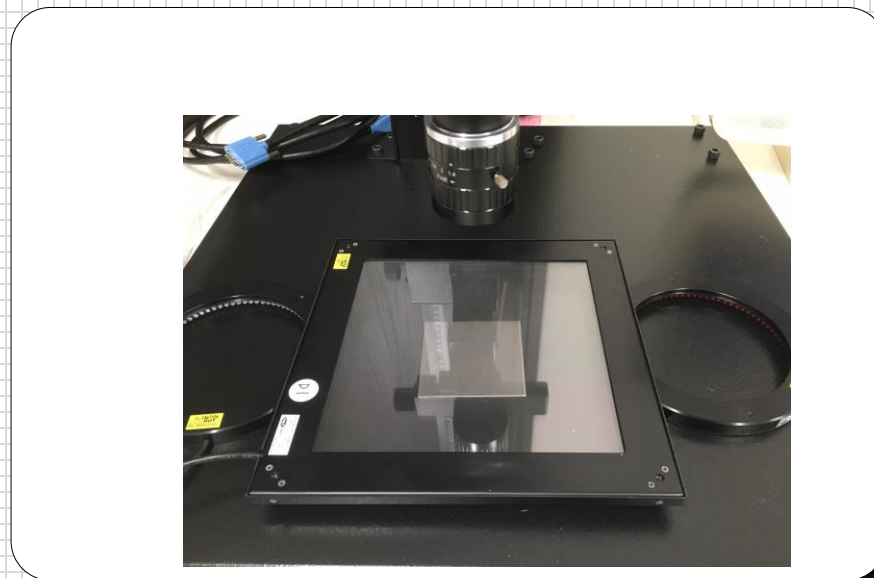

## Settings of light, camera and other equipment

### Side view

Image processing	-
Camera	Black/white cameras
Lens	6mm
Extension tube	-
FOV	700×700mm
WD	150mm
LWD	10mm
Light	IFHA-100W
Controller	IDGB-30M2-TP/PI
Option	-