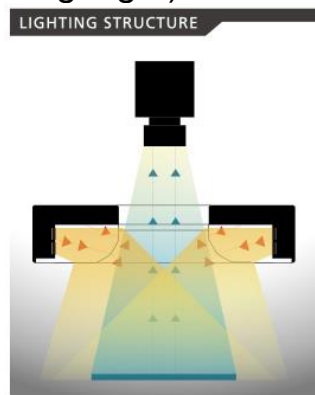

## Image

Light : IDDA-KH Series(Dome Light)

Light : IDDA-KH150B (Blue)

• Shadows from the lighting aperture obscure the center of the container, making imaging difficult.

Light : IMAR-130B (Blue Ring Light)