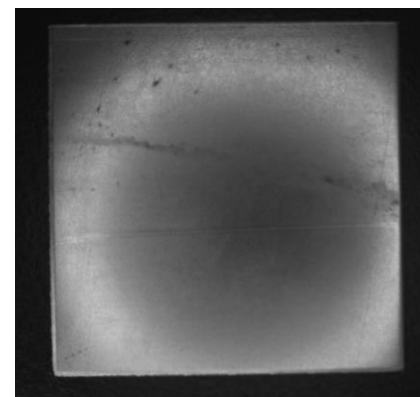

### Detail

- Slight red rust on the plate surface

## Image

Light : IDDA-KH Series(Dome Light)

Light : IDDA-KH150B (Blue)

• Shadows from the lighting aperture obscure the center of the container, making imaging difficult.

Light : IMAR-130B (Blue Ring Light)

Light : IFHA-150R (Red)

• Halation is generated on the metal plate. It makes imaging difficult.