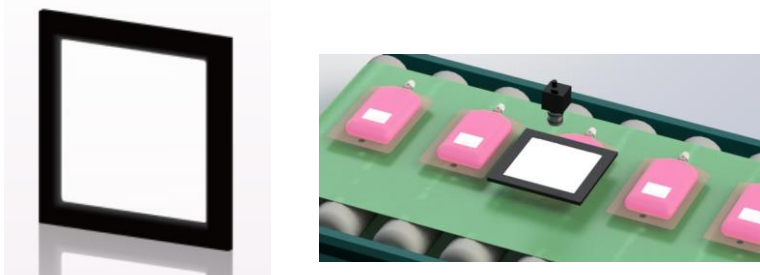

Image

Light : IFHA Series