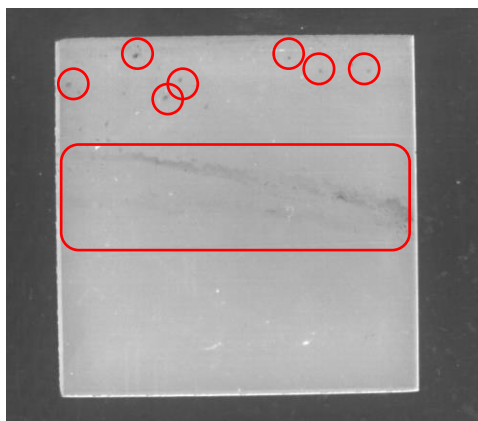

### Detail

- Slight red rust on the plate surface

### Side view

Image processing	-
Camera	Black/white cameras
Lens	6mm
Extension tube	-
FOV	700×700mm
WD	150mm
LWD	10mm
Light	IFHA-100W
Controller	IDGB-30M2-TP/PI
Option	-

## Image

Light : IFHA Series

Light : IFHA-150W (White)

Light : IFHA-150B (Blue)

•IFHA series can reduce the halation on the plate.  
Slight red rust on the plate surface is clearly emphasized by IFHA-150B (Blue).