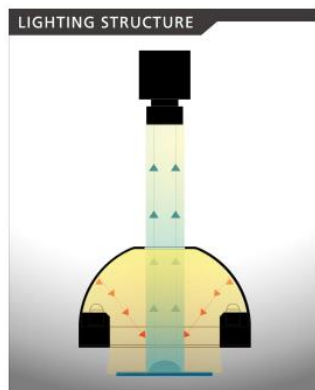

Image

Light : IDDA-KH Series(Dome Light)