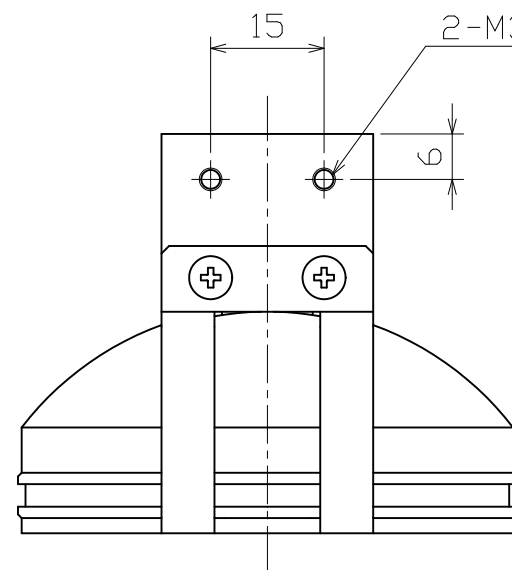

Dome with Coaxial Light

IDUB-60□

* Electric Power Consumption 10.7W (Dome : 6.5W, Coaxial : 4.2W)

(Note) Please do not remove the tags attached to the product.
Light-emitting part during lighting, please do not look directly.

(注) 製品に取り付けられているタグは外さないでください
点灯中の発光部は、直視しないでください

color □	N	Input voltage
White W	0	DC12V
Red R	1	
Blue B	2	
White WHV	5	DC24V
Red RHV	6	
Blue BHV	7	

Details of Connector

(For DC12V)  1+
2-
3-

	Light	Power Supply
Connector	SMR-02V-B	SMP-02V-BC
Contact	BYM-001T-P0.6	BHF-001T-0.8SS