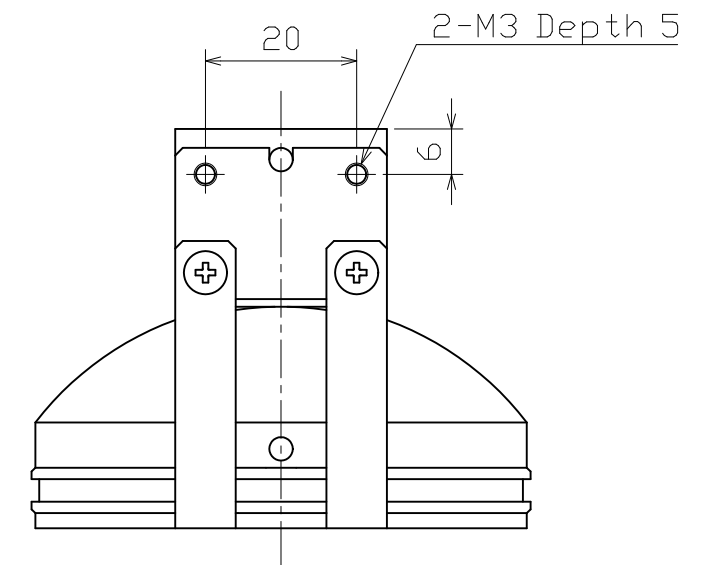

Dome with Coaxial Light

IDUB-60□

* Electric Power Consumption 10.7W (Dome : 6.5W, Coaxial : 4.2W)

(Note) Please do not remove the tags attached to the product.
Light-emitting part during lighting, please do not look directly.

(注) 製品に取り付けられているタグは外さないでください
点灯中の発光部は、直視しないでください

color □	N	Input voltage
White W	0	DC12V
Red R	1	
Blue B	2	
White WHV	5	DC24V
Red RHV	6	
Blue BHV	7	

Details of Connector

(For DC12V)  1+
2-
3-

	Light	Power Supply
Connector	SMR-02V-B	SMP-02V-BC
Contact	BYM-001T-P0.6	BHF-001T-0.8SS