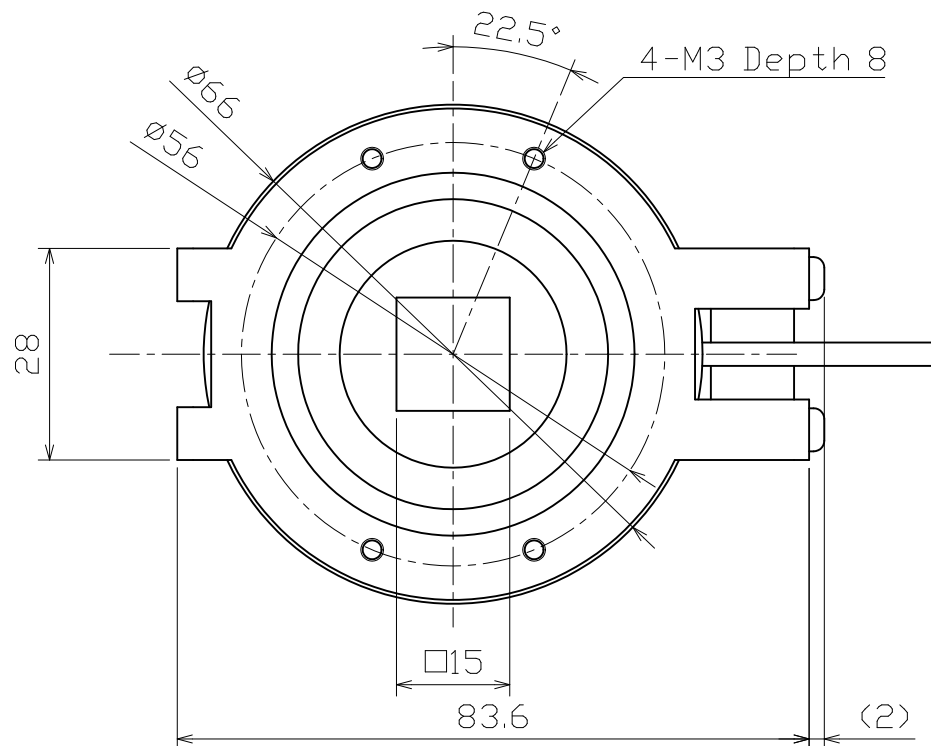

Dome with Coaxial Light

IDUB-60□

* Electric Power Consumption 10.7W (Dome : 6.5W, Coaxial : 4.2W)

(Note) Please do not remove the tags attached to the product.
Light-emitting part during lighting, please do not look directly.

(注) 製品に取り付けられているタグは外さないでください
点灯中の発光部は、直視しないでください

color □	N	Input voltage
White W	0	DC12V
Red R	1	
Blue B	2	
White WHV	5	DC24V
Red RHV	6	
Blue BHV	7	

Details of Connector

(For DC12V)  1+
2-
3-

	Light	Power Supply
Connector	SMR-02V-B	SMP-02V-BC
Contact	BYM-001T-P0.6	BHF-001T-0.8SS

(For DC24V)  1+
2 NC
3-

	Light	Power Supply
Connector	SMR-03V-B	SMP-03V-BC
Contact	BYM-001T-P0.6	BHF-001T-0.8SS

Approved by 承認	Drawn by 作成
'21.06.01 N.Matsumoto	'21.06.01 M.Takemori

Leimac Ltd.