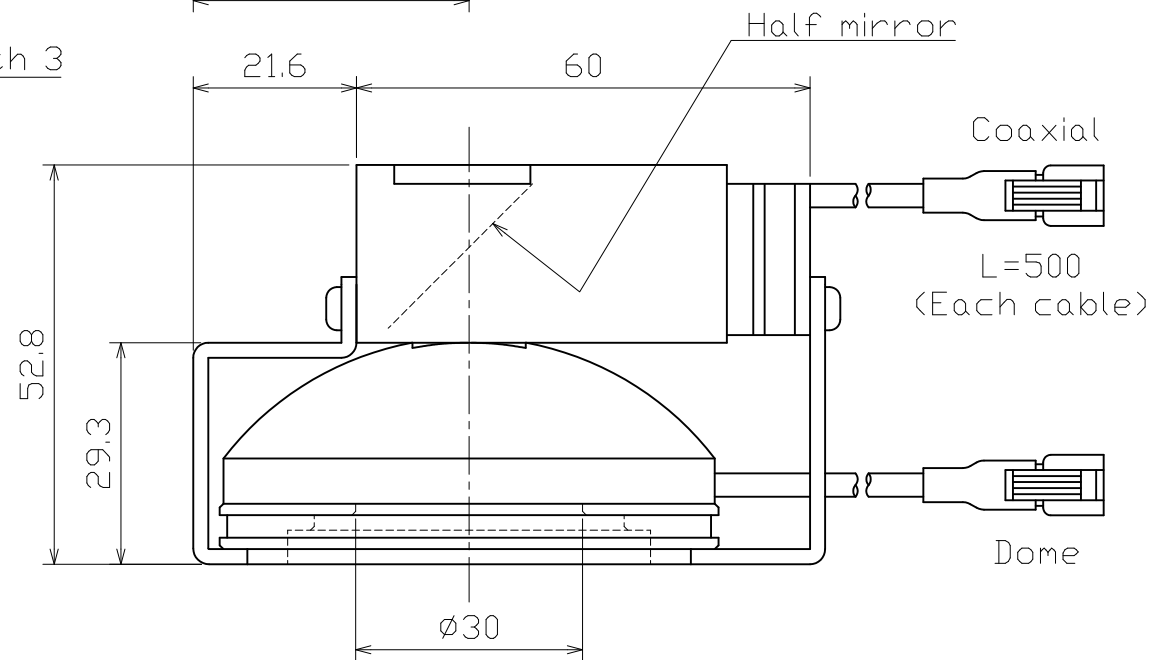

Dome with Coaxial Light

IDUB-60□

* Electric Power Consumption 10.7W (Dome : 6.5W, Coaxial : 4.2W)

(Note) Please do not remove the tags attached to the product.
Light-emitting part during lighting, please do not look directly.

(注) 製品に取り付けられているタグは外さないでください
点灯中の発光部は、直視しないでください

color □	N	Input voltage
White W	0	DC12V
Red R	1	
Blue B	2	
White WHV	5	DC24V
Red RHV	6	
Blue BHV	7	

Details of Connector

(For DC12V)  1+
2-
3-

	Light	Power Supply
Connector	SMR-02V-B	SMP-02V-BC
Contact	BYM-001T-P0.6	BHF-001T-0.8SS