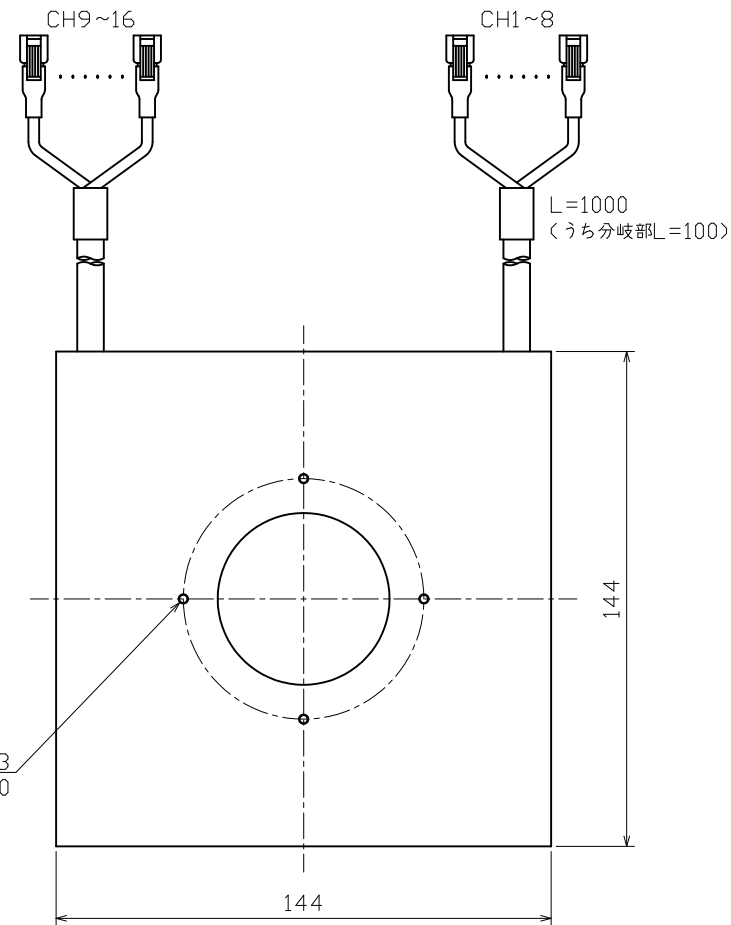

LED Direct Dome Light

IDD-CB120/50DW-16CH

- White LEDs
- Only 12V USE
- Electric Power Consumption 18.8W(CH1~4:0.8W、CH5~8:1.1W、CH9~12:1.3W、CH13~16:1.5W)
- SAG最大設定値 FF(各CH共)

(Note) Please do not remove the tags attached to the product.
Light-emitting part during lighting, please do not look directly.

(注) 製品に取り付けられているタグは外さないでください。
点灯中の発光部は、直視しないでください。

Details of Connector

	Light	Power Supply
Connector	SMR-02V-B	SMP-02V-BC
Contact	BYM-001T-P0.6	BHF-001T-0.8SS

Symbol	Date	Contents	Drawn by	Approved by
記号	年・月・日	改訂内容	作成	承認
△	2019.09.01	社名変更	H.Kimura	T.Nakahira

Approved by	Drawn By
承認	作成
'16.06.20 K.Imae	'16.06.20 T.Yamamoto

Leimac Ltd.

342-272-A