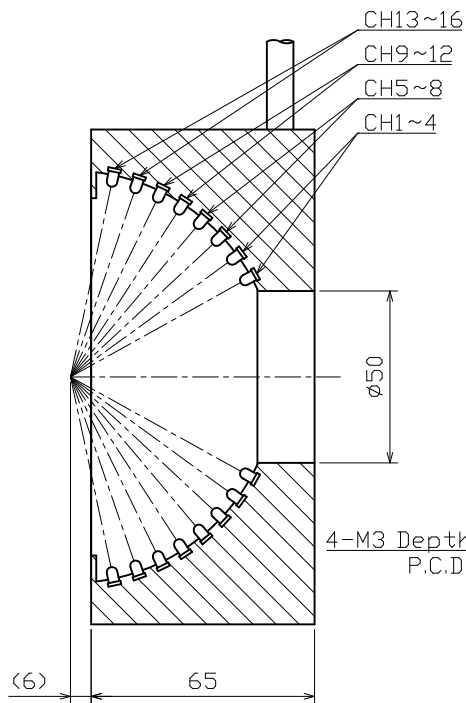

LED Direct Dome Light

IDD-CB120/50DW-16CH

- White LEDs
- Only 12V USE
- Electric Power Consumption 18.8W(CH1~4:0.8W、CH5~8:1.1W、CH9~12:1.3W、CH13~16:1.5W)
- SAG最大設定値 FF(各CH共)

(Note) Please do not remove the tags attached to the product.
Light-emitting part during lighting, please do not look directly.

(注) 製品に取り付けられているタグは外さないでください。
点灯中の発光部は、直視しないでください。

Details of Connector

	Light	Power Supply
Connector	SMR-02V-B	SMP-02V-BC
Contact	BYM-001T-P0.6	BHF-001T-0.8SS

Symbol	Date	Contents	Drawn by	Approved by
記号	年・月・日	改訂内容	作成	承認
△	2019.09.01	社名変更	H.Kimura	T.Nakahira

Approved by	Drawn By
承認	作成
'16.06.20 K.Imae	'16.06.20 T.Yamamoto

Leimac Ltd.

342-272-A