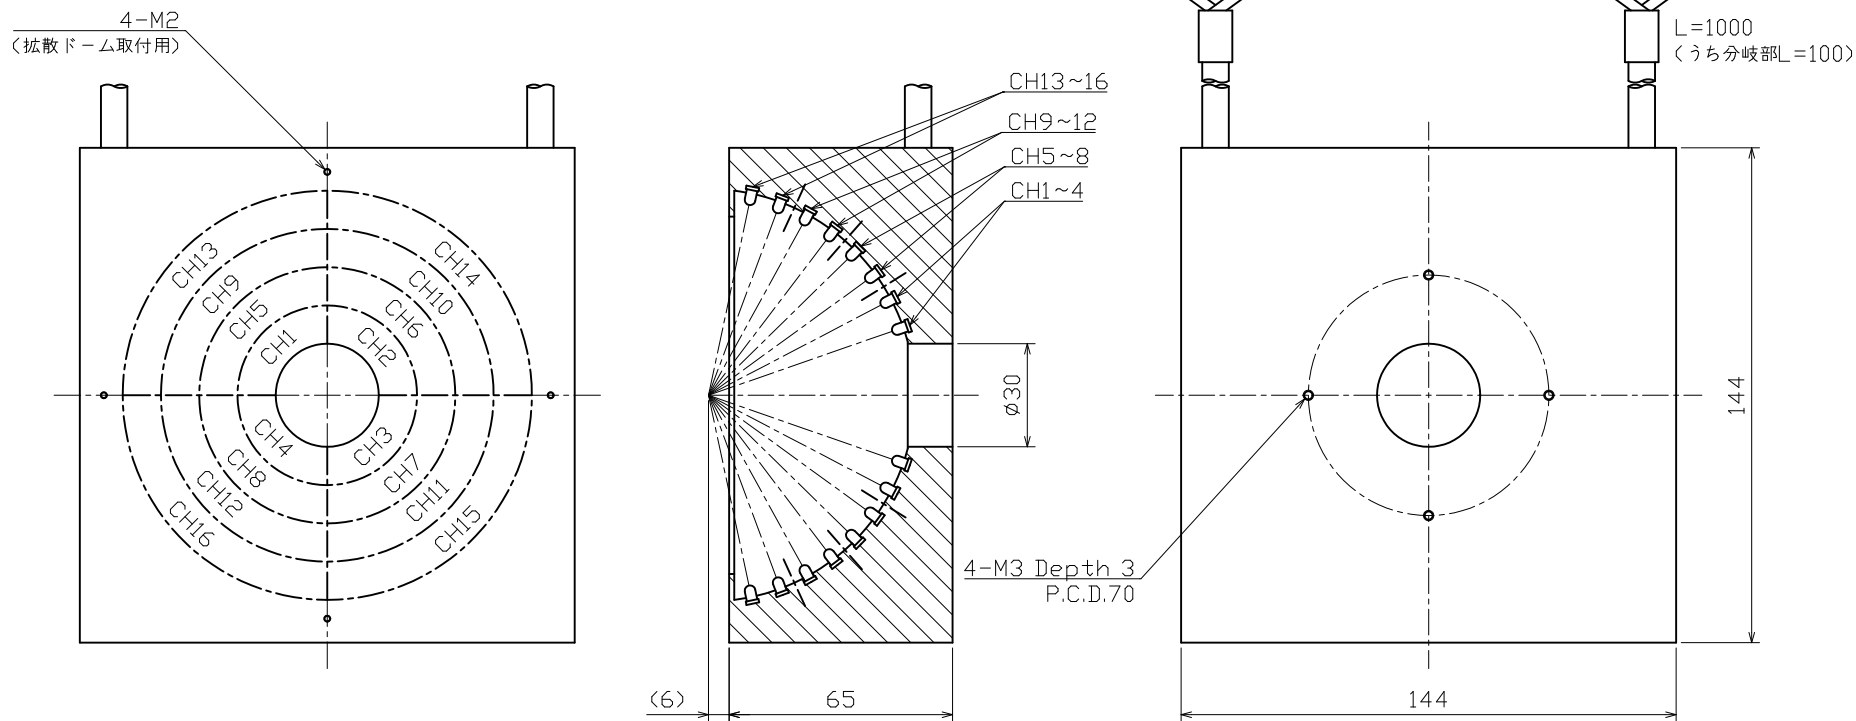

LED Direct Dome Light

IDD-CB120/30DW-16CH

- White LEDs
- Only 12V USE
- Electric Power Consumption 18.0W(CH1~4 : 0.6W, CH5~8 : 1.1W, CH9~12 : 1.3W, CH13~16 : 1.5W)
- SAG最大設定値 FF(各CH共)

(Note) Please do not remove the tags attached to the product.
Light-emitting part during lighting, please do not look directly.

(注) 製品に取り付けられているタグは外さないでください。
点灯中の発光部は、直視しないでください。

Details of Connector

	Light	Power Supply
Connector	SMR-02V-B	SMP-02V-BC
Contact	BYM-001T-P0.6	BHF-001T-0.8SS

Symbol	Date	Contents	Drawn by	Approved by
記号	年・月・日	改訂内容	作成	承認
△	2019.09.01	社名変更	H.Kimura	T.Nakahira

Approved by	Drawn By
承認	作成
'16.06.20 K.Imae	'16.06.20 T.Yamamoto

Leimac Ltd.

342-271-A