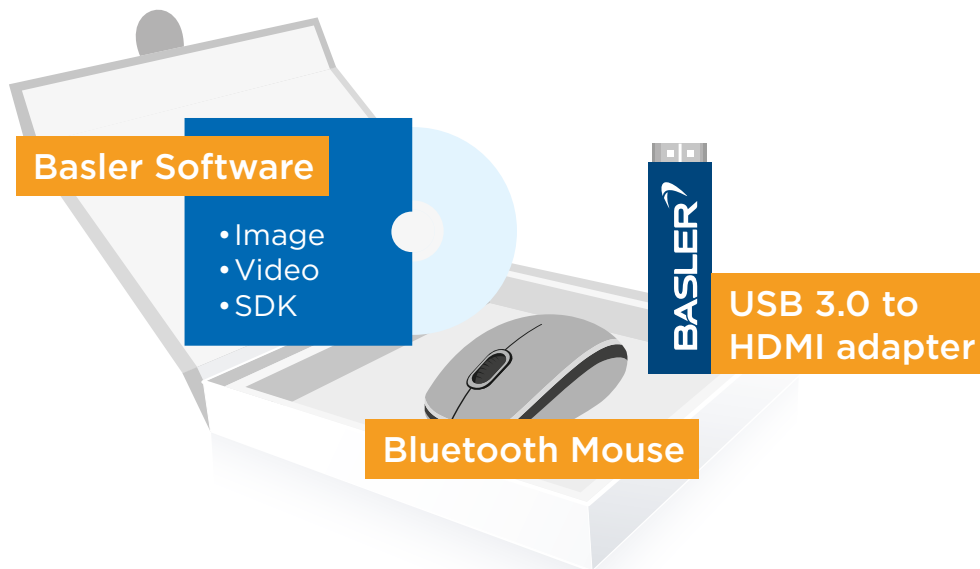

TECHNICAL DETAILS

Basler HDMI Adapter

Product Specification	
CPU	intel® Atom™ x5-Z8300 / 4x 1.84 GHz
RAM	2 GB
HDD	32 GB Flash
WLAN-Standard	IEEE 802.11ac
Bluetooth-Version	4.0
Operating Temperature	0 - 35 °C
Internal Flash Card Reader	MicroSDXC up to 128 GB
Size (width/depth/height)	38 mm/12 mm/113 mm
Pre-Installed	Windows 10 32-bit, pylon SDK, Basler Video Recording Software