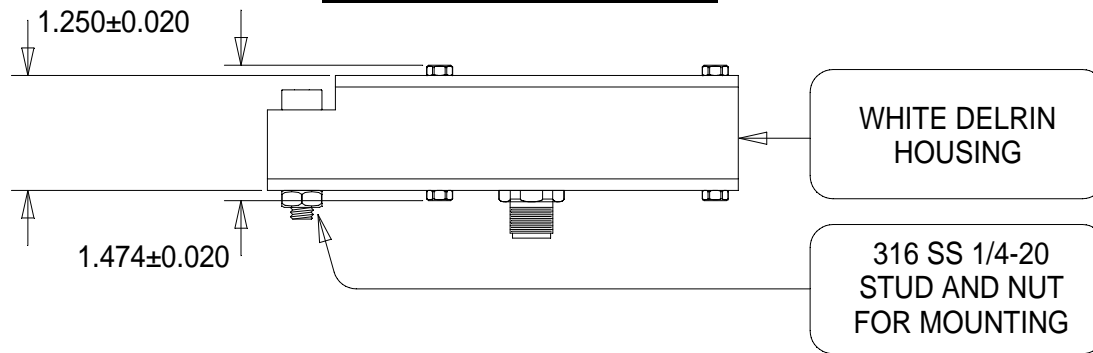

TOP VIEW

BOTTOM VIEW

SIDE VIEW

**5-PIN REVERSE KEYED 316 SS
EUROFAST CONNECTOR**

WARNING!!!

DO NOT CONNECT LIGHT
TO 24VDC. USE ONLY
SPECTRUM ILLUMINATION
LED DRIVER MODULE (LDM).
FAILURE TO DO SO WILL
RESULT IN PREMATURE
LED BURNOUT AND WILL
VOID THE WARRANTY.