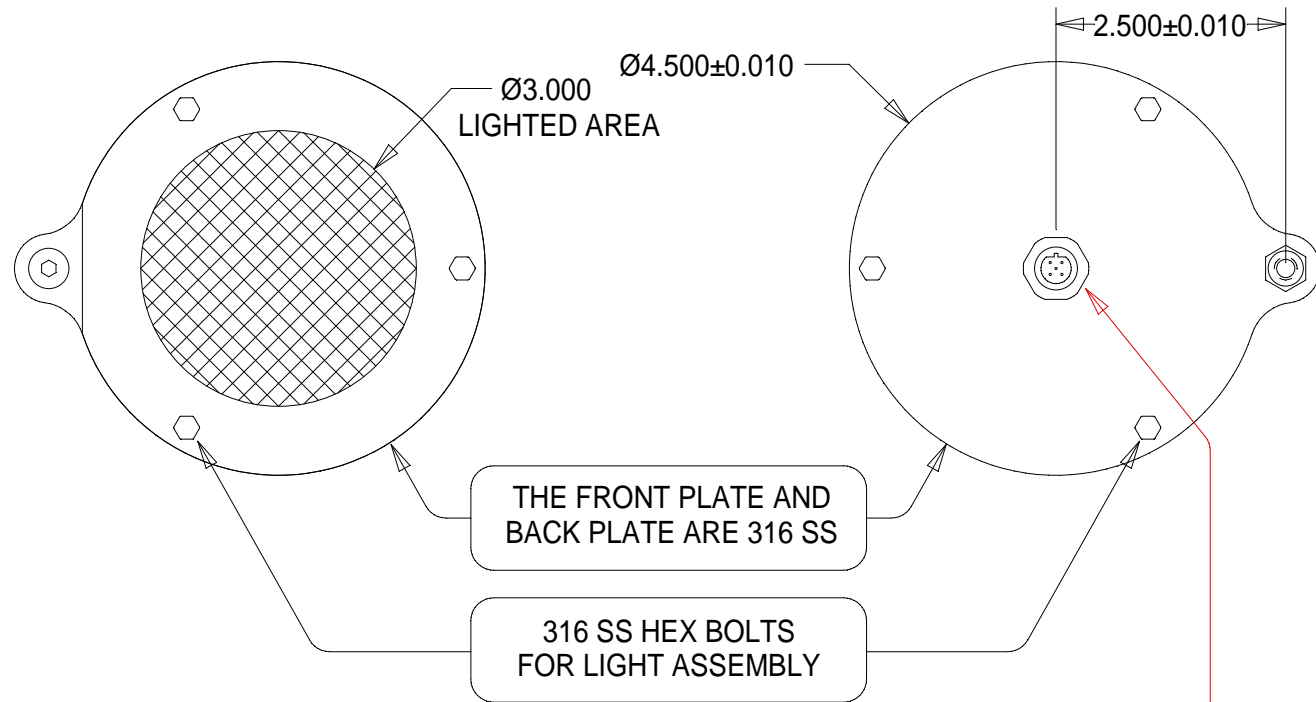

TOP VIEW

BOTTOM VIEW

SIDE VIEW

**5-PIN REVERSE KEYED 316 SS
EUROFAST CONNECTOR**

WARNING!!!

DO NOT CONNECT LIGHT
TO 24VDC. USE ONLY
SPECTRUM ILLUMINATION
LED DRIVER MODULE (LDM).
FAILURE TO DO SO WILL
RESULT IN PREMATURE
LED BURNOUT AND WILL
VOID THE WARRANTY.