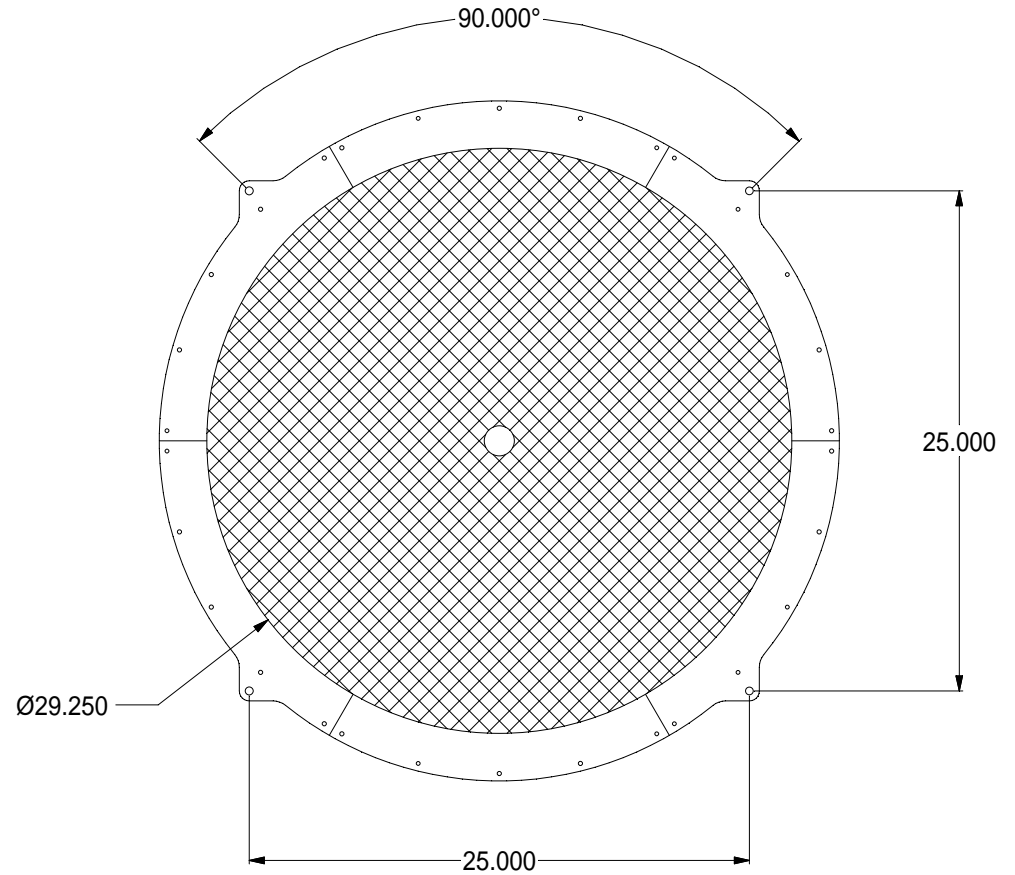

TOP VIEW

BOTTOM VIEW

SIDE VIEW

THIS DIMENSION IS APPROXIMATE

WARNING!!!

USE ONLY SPECTRUM ILLUMINATION LDM ADAPTER. DO NOT CONNECT LIGHT TO 24VDC DIRECTLY. FAILURE TO FOLLOW THESE DIRECTIONS WILL RESULT IN PREMATURE LED FAILURE AND VOID THE WARRANTY.