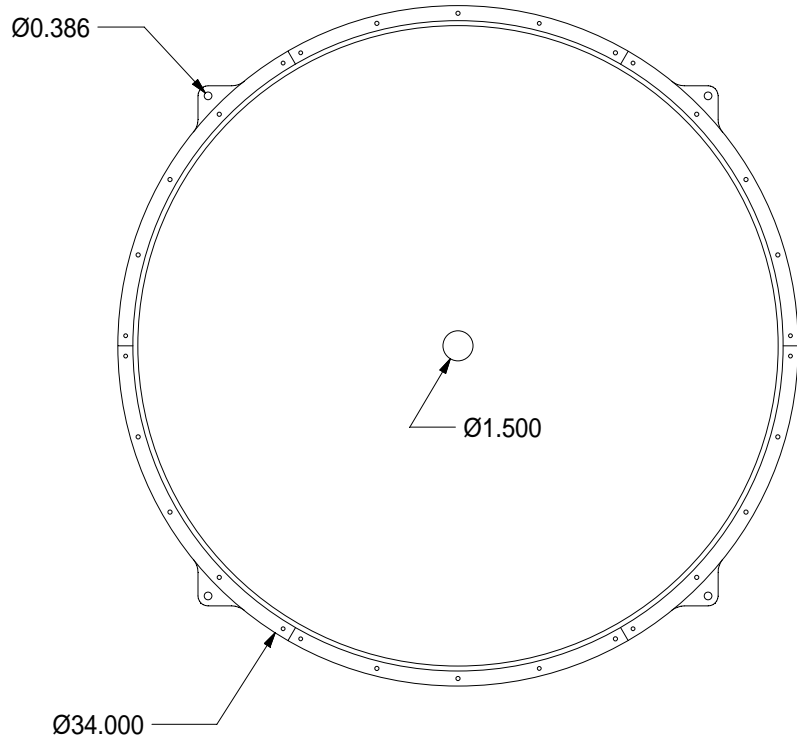

TOP VIEW

BOTTOM VIEW

SIDE VIEW

THIS DIMENSION IS APPROXIMATE

WARNING!!!

USE ONLY SPECTRUM ILLUMINATION LDM ADAPTER. DO NOT CONNECT LIGHT TO 24VDC DIRECTLY. FAILURE TO FOLLOW THESE DIRECTIONS WILL RESULT IN PREMATURE LED FAILURE AND VOID THE WARRANTY.