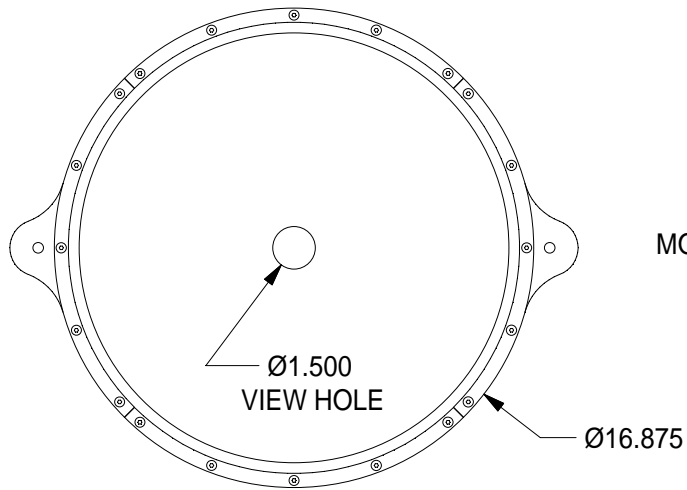

TOP VIEW

BOTTOM VIEW

SIDE VIEW

THIS DIMENSION IS
APPROXIMATE

WARNING!!!

*USE ONLY SPECTRUM ILLUMINATION
LDM2 ADAPTER. DO NOT CONNECT
LIGHT TO 24VDC DIRECTLY. FAILURE
TO FOLLOW THESE DIRECTIONS WILL
RESULT IN PREMATURE LED FAILURE
AND VOID THE WARRANTY.*