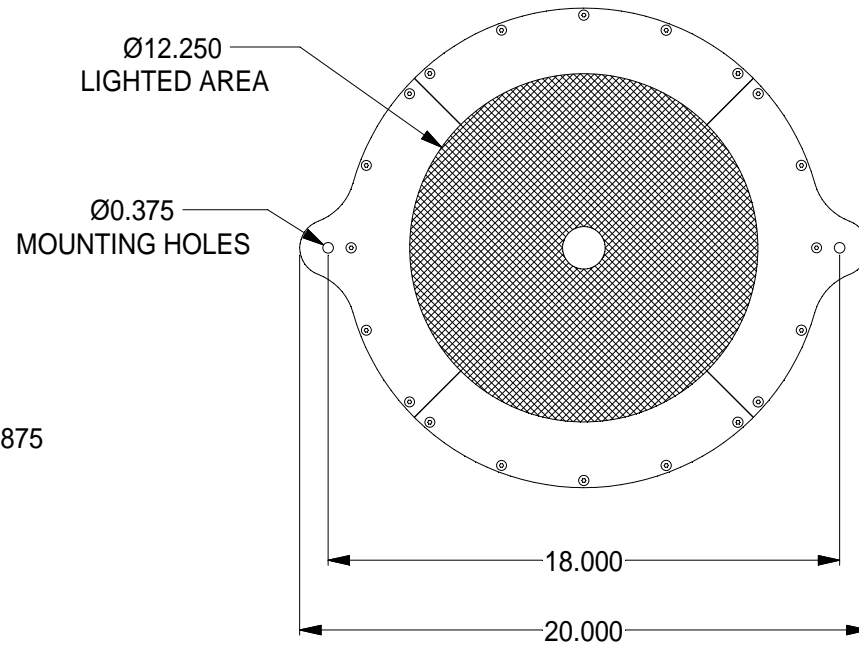

TOP VIEW

BOTTOM VIEW

SIDE VIEW

THIS DIMENSION IS
APPROXIMATE

WARNING!!!

*USE ONLY SPECTRUM ILLUMINATION
LDM2 ADAPTER. DO NOT CONNECT
LIGHT TO 24VDC DIRECTLY. FAILURE
TO FOLLOW THESE DIRECTIONS WILL
RESULT IN PREMATURE LED FAILURE
AND VOID THE WARRANTY.*