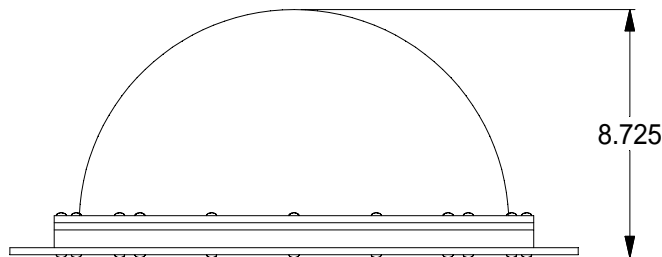

TOP VIEW

BOTTOM VIEW

SIDE VIEW

THIS DIMENSION IS
APPROXIMATE

WARNING!!!

*USE ONLY SPECTRUM ILLUMINATION
LDM2 ADAPTER. DO NOT CONNECT
LIGHT TO 24VDC DIRECTLY. FAILURE
TO FOLLOW THESE DIRECTIONS WILL
RESULT IN PREMATURE LED FAILURE
AND VOID THE WARRANTY.*