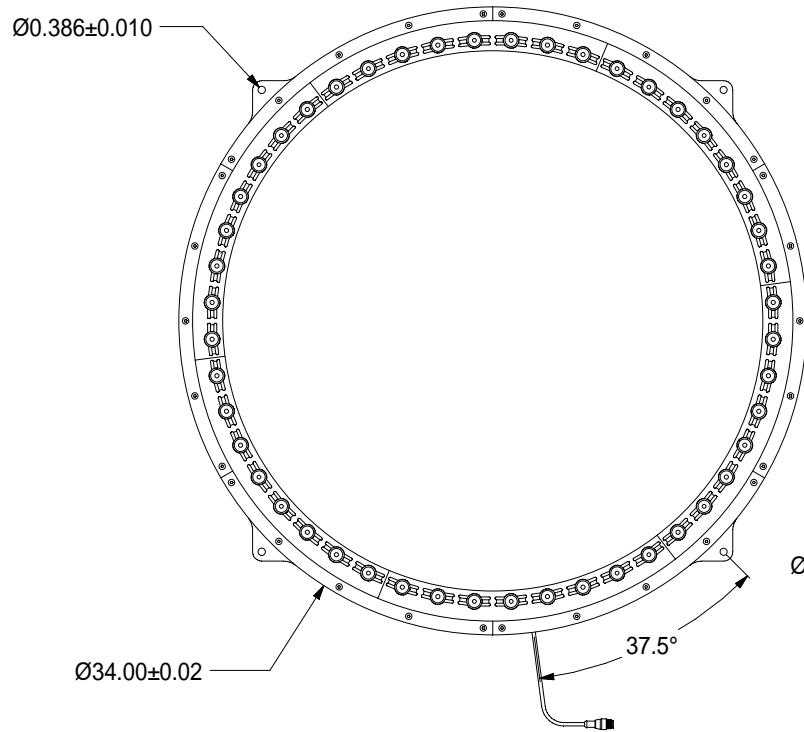

TOP VIEW

BOTTOM VIEW

SIDE VIEW

WARNING!!!

USE ONLY SPECTRUM ILLUMINATION LDM 2800 ADAPTER. DO NOT CONNECT LIGHT TO 24VDC DIRECTLY. FAILURE TO FOLLOW THESE DIRECTIONS WILL RESULT IN PREMATURE LED FAILURE AND VOID THE WARRANTY.