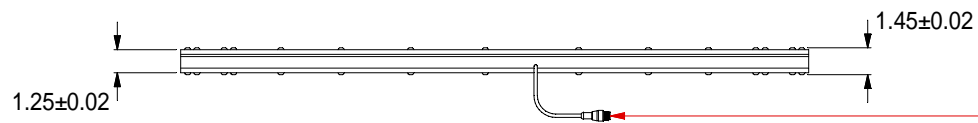

TOP VIEW

BOTTOM VIEW

SIDE VIEW

WARNING!!!

USE ONLY SPECTRUM ILLUMINATION LDM 2800 ADAPTER. DO NOT CONNECT LIGHT TO 24VDC DIRECTLY. FAILURE TO FOLLOW THESE DIRECTIONS WILL RESULT IN PREMATURE LED FAILURE AND VOID THE WARRANTY.