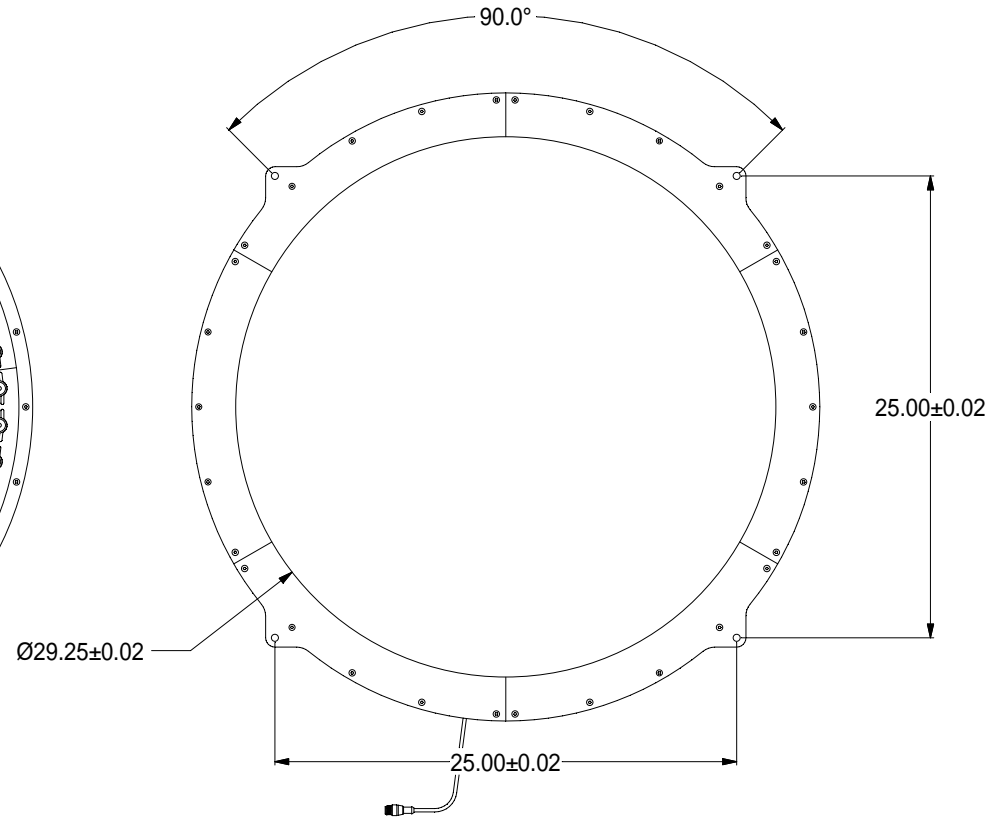

TOP VIEW

BOTTOM VIEW

SIDE VIEW

WARNING!!!

USE ONLY SPECTRUM ILLUMINATION LDM 2800 ADAPTER. DO NOT CONNECT LIGHT TO 24VDC DIRECTLY. FAILURE TO FOLLOW THESE DIRECTIONS WILL RESULT IN PREMATURE LED FAILURE AND VOID THE WARRANTY.