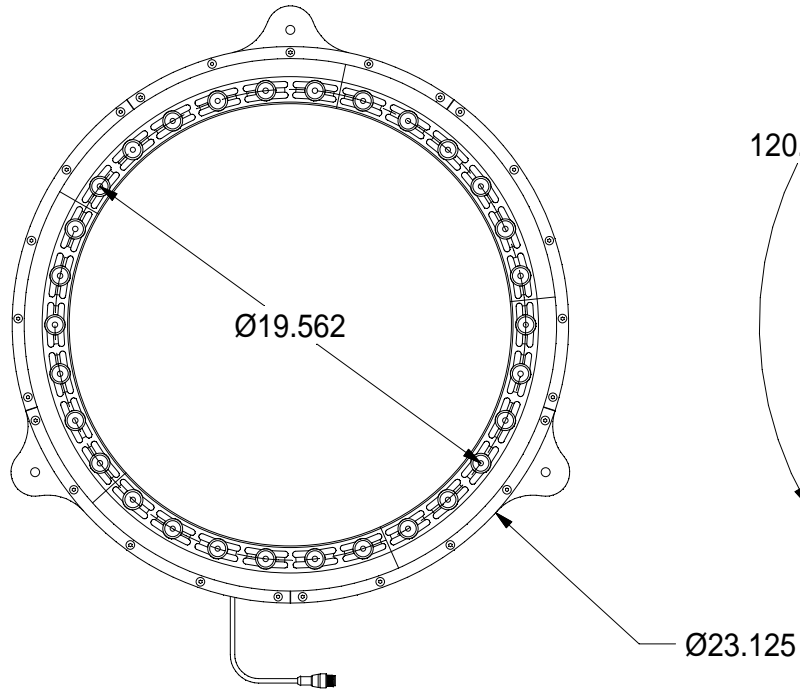

FRONT VIEW

BACK VIEW

SIDE VIEW

WARNING!!!

*USE ONLY SPECTRUM ILLUMINATION
LDM 2100 ADAPTER. DO NOT CONNECT
LIGHT TO 24VDC DIRECTLY. FAILURE
TO FOLLOW THESE DIRECTIONS WILL
RESULT IN PREMATURE LED FAILURE
AND VOID THE WARRANTY.*