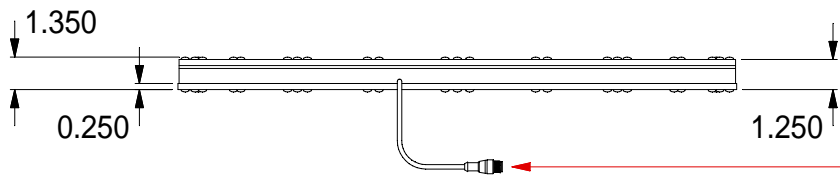

FRONT VIEW

BACK VIEW

SIDE VIEW

WARNING!!!

*USE ONLY SPECTRUM ILLUMINATION
LDM 2100 ADAPTER. DO NOT CONNECT
LIGHT TO 24VDC DIRECTLY. FAILURE
TO FOLLOW THESE DIRECTIONS WILL
RESULT IN PREMATURE LED FAILURE
AND VOID THE WARRANTY.*