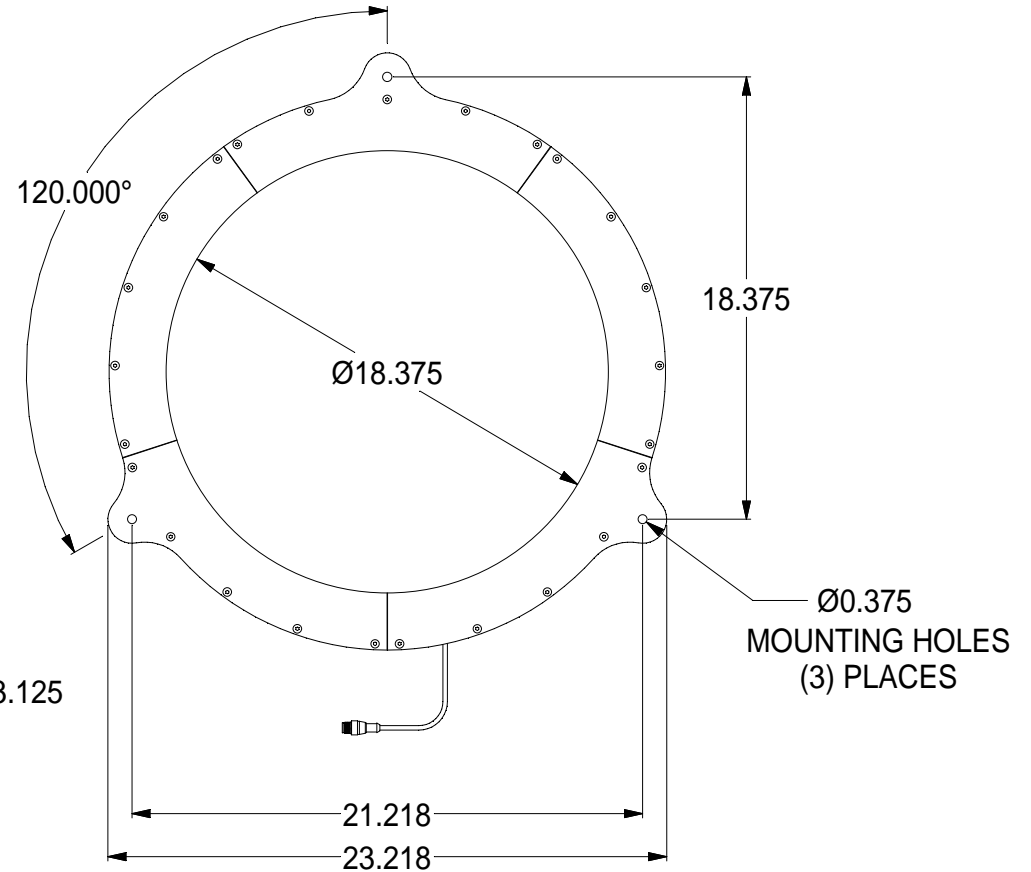

FRONT VIEW

BACK VIEW

SIDE VIEW

WARNING!!!

*USE ONLY SPECTRUM ILLUMINATION
LDM 2100 ADAPTER. DO NOT CONNECT
LIGHT TO 24VDC DIRECTLY. FAILURE
TO FOLLOW THESE DIRECTIONS WILL
RESULT IN PREMATURE LED FAILURE
AND VOID THE WARRANTY.*