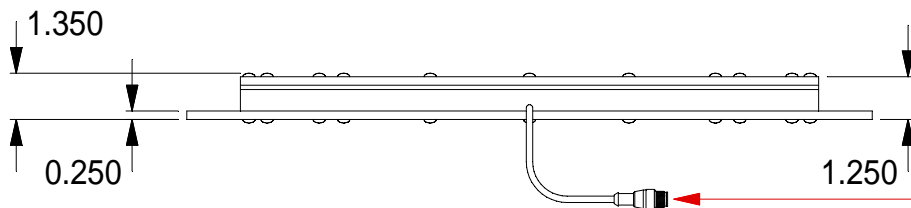

FRONT VIEW

BACK VIEW

SIDE VIEW

WARNING!!!

USE ONLY SPECTRUM ILLUMINATION LDM 1400 ADAPTER. DO NOT CONNECT LIGHT TO 24VDC DIRECTLY. FAILURE TO FOLLOW THESE DIRECTIONS WILL RESULT IN PREMATURE LED FAILURE AND VOID THE WARRANTY.