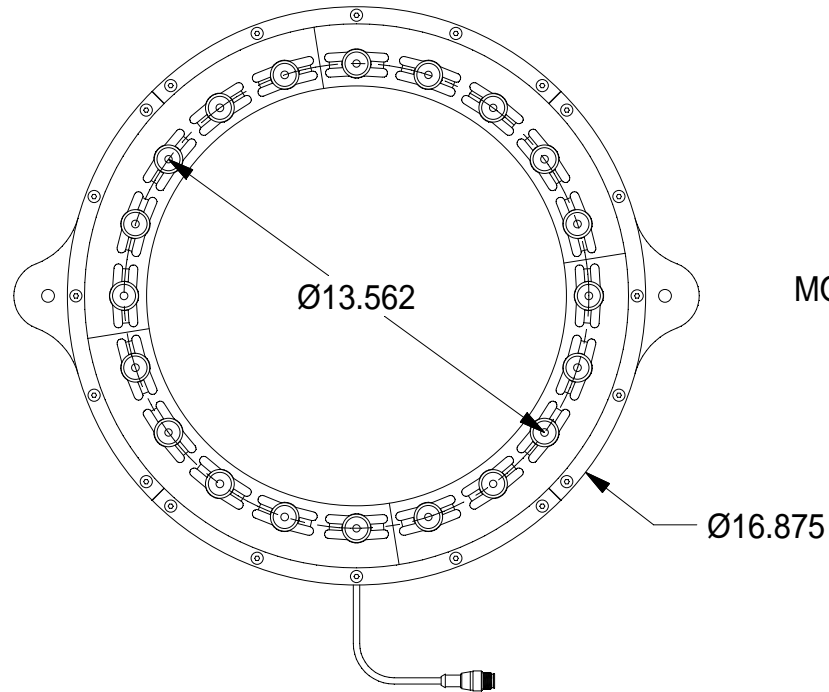

FRONT VIEW

BACK VIEW

SIDE VIEW

WARNING!!!

USE ONLY SPECTRUM ILLUMINATION LDM 1400 ADAPTER. DO NOT CONNECT LIGHT TO 24VDC DIRECTLY. FAILURE TO FOLLOW THESE DIRECTIONS WILL RESULT IN PREMATURE LED FAILURE AND VOID THE WARRANTY.