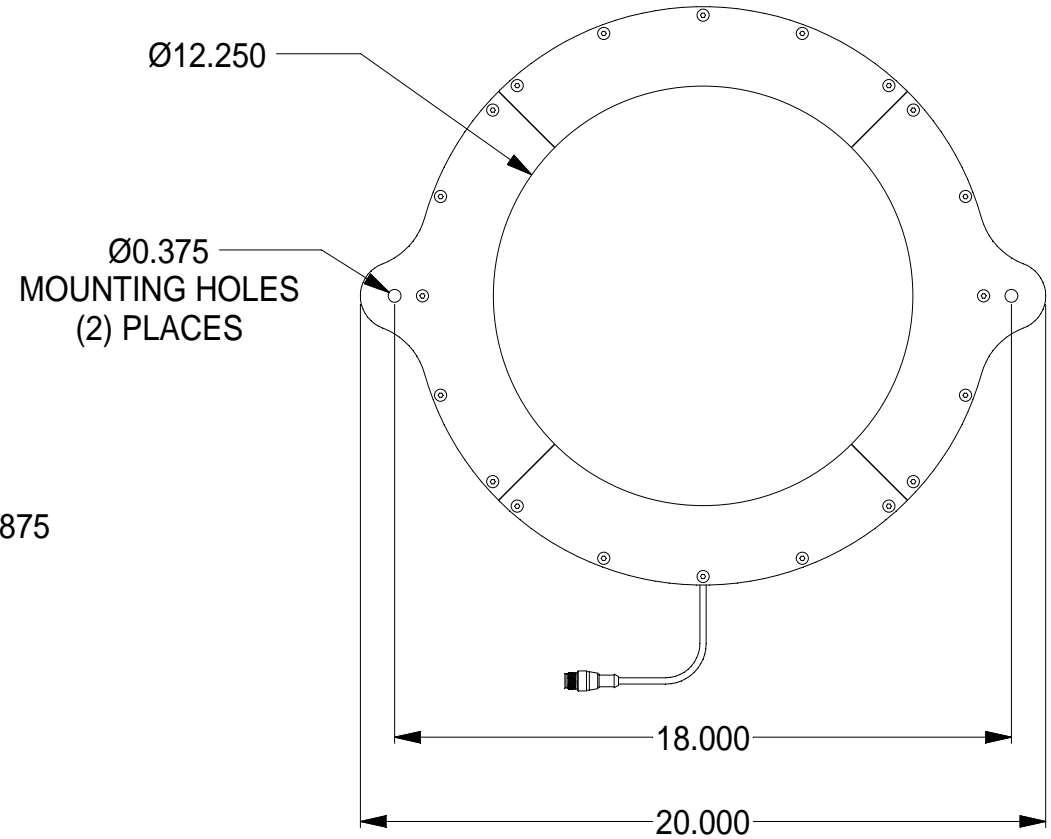

FRONT VIEW

BACK VIEW

SIDE VIEW

WARNING!!!

USE ONLY SPECTRUM ILLUMINATION LDM 1400 ADAPTER. DO NOT CONNECT LIGHT TO 24VDC DIRECTLY. FAILURE TO FOLLOW THESE DIRECTIONS WILL RESULT IN PREMATURE LED FAILURE AND VOID THE WARRANTY.