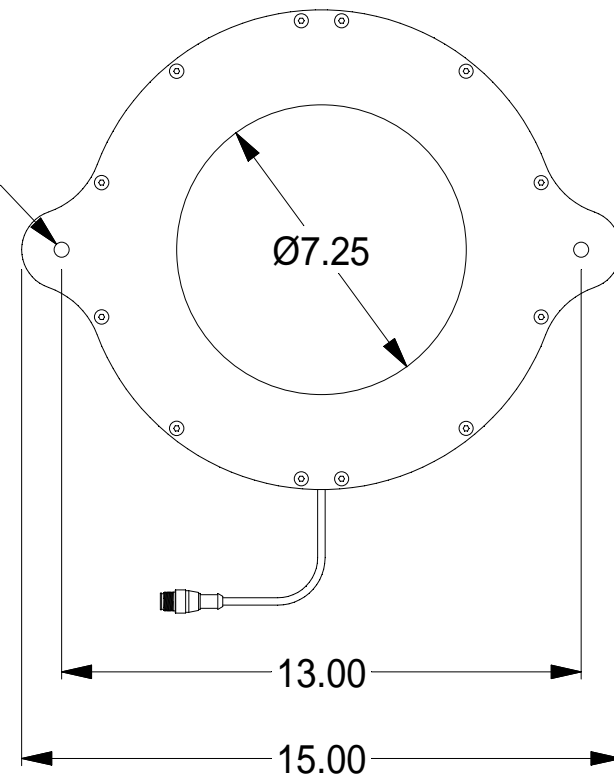

$\text{Ø}0.375$   
MOUNTING HOLES  
(2) PLACES

## **WARNING!!!**

*USE ONLY SPECTRUM ILLUMINATION LDM 700 ADAPTER. DO NOT CONNECT LIGHT TO 24VDC DIRECTLY. FAILURE TO FOLLOW THESE DIRECTIONS WILL RESULT IN PREMATURE LED FAILURE AND VOID THE WARRANTY.*