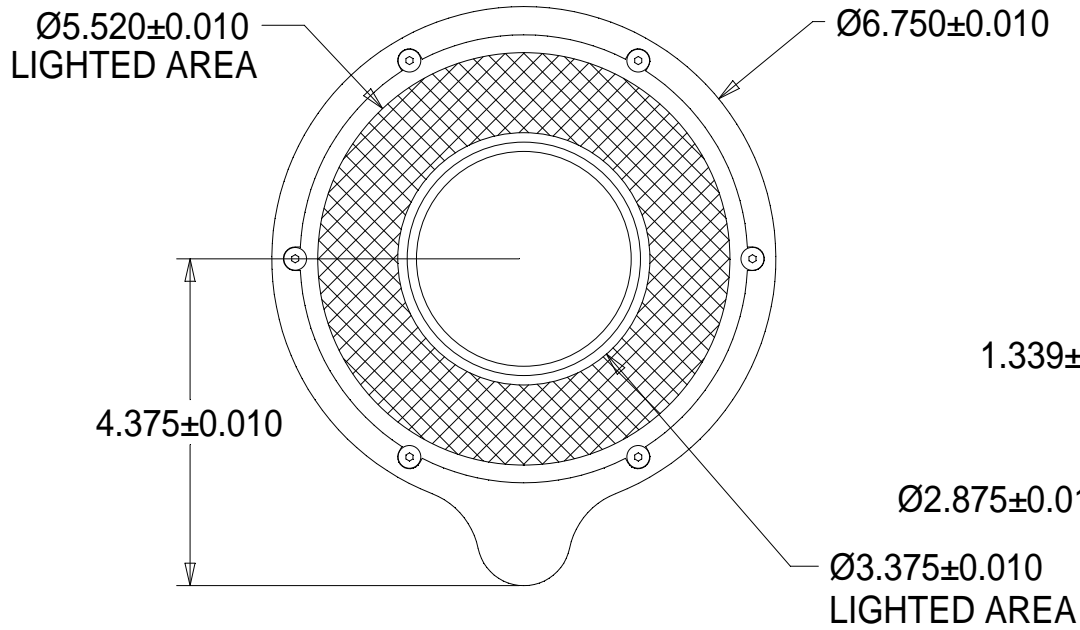

FRONT VIEW

BACK VIEW

SIDE VIEW

5-PIN REVERSE KEYED
EUROFAST CONNECTOR

WARNING!!!

DO NOT CONNECT LIGHT
TO 24VDC. USE ONLY
SPECTRUM ILLUMINATION
LED DRIVER MODULE (LDM).
FAILURE TO DO SO WILL
RESULT IN PREMATURE
LED BURNOUT AND WILL
VOID THE WARRANTY.