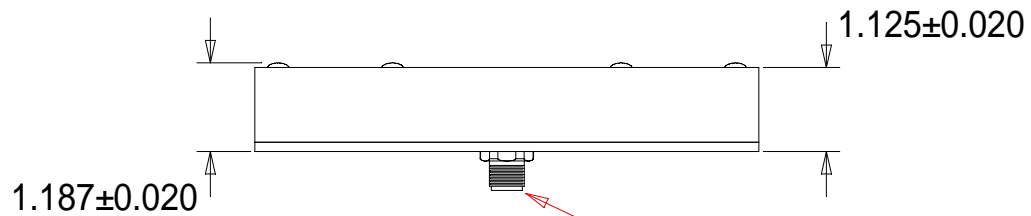

FRONT VIEW

BACK VIEW

SIDE VIEW

5-PIN REVERSE KEYED
EUROFAST CONNECTOR

WARNING!!!

DO NOT CONNECT LIGHT
TO 24VDC. USE ONLY
SPECTRUM ILLUMINATION
LED DRIVER MODULE (LDM).
FAILURE TO DO SO WILL
RESULT IN PREMATURE
LED BURNOUT AND WILL
VOID THE WARRANTY.