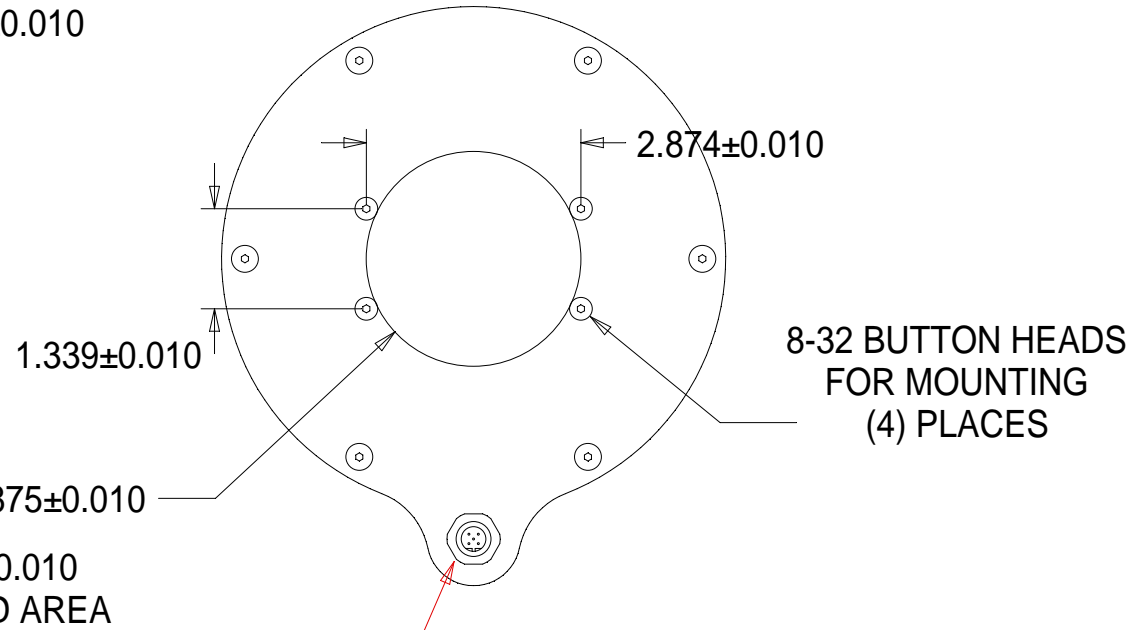

FRONT VIEW

BACK VIEW

SIDE VIEW

5-PIN REVERSE KEYED
EUROFAST CONNECTOR

WARNING!!!

DO NOT CONNECT LIGHT
TO 24VDC. USE ONLY
SPECTRUM ILLUMINATION
LED DRIVER MODULE (LDM).
FAILURE TO DO SO WILL
RESULT IN PREMATURE
LED BURNOUT AND WILL
VOID THE WARRANTY.