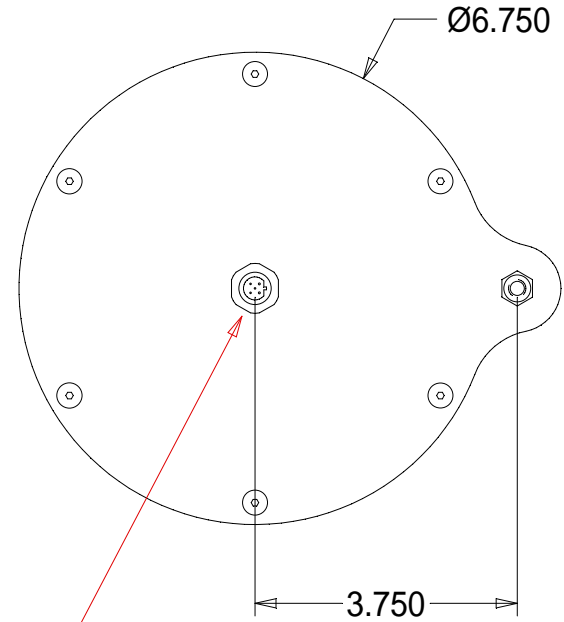

FRONT VIEW

BACK VIEW

SIDE VIEW

1/4-20 STUD
FOR MOUNTING
NUT INCLUDED

5-PIN REVERSE KEYED
EUROFAST CONNECTOR

WARNING!!!

DO NOT CONNECT LIGHT
TO 24VDC. USE ONLY
SPECTRUM ILLUMINATION
LED DRIVER MODULE (LDM).
FAILURE TO DO SO WILL
RESULT IN PREMATURE
LED BURNOUT AND WILL
VOID THE WARRANTY.