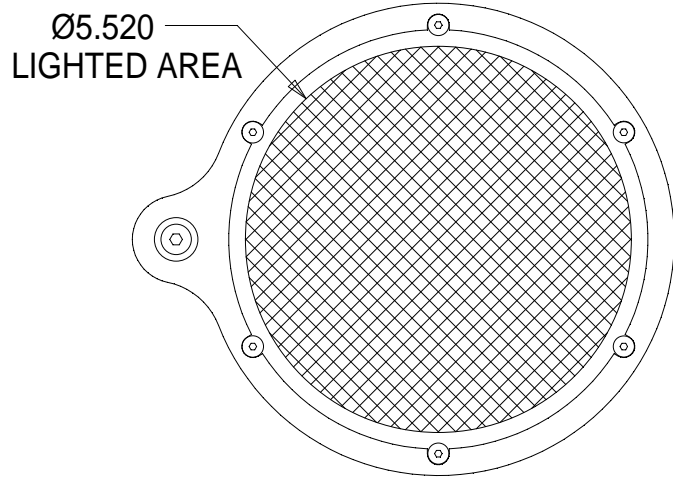

FRONT VIEW

BACK VIEW

SIDE VIEW

1/4-20 STUD
FOR MOUNTING
NUT INCLUDED

5-PIN REVERSE KEYED
EUROFAST CONNECTOR

WARNING!!!

DO NOT CONNECT LIGHT
TO 24VDC. USE ONLY
SPECTRUM ILLUMINATION
LED DRIVER MODULE (LDM).
FAILURE TO DO SO WILL
RESULT IN PREMATURE
LED BURNOUT AND WILL
VOID THE WARRANTY.