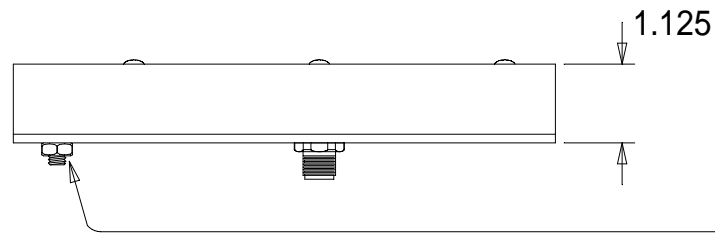

FRONT VIEW

BACK VIEW

SIDE VIEW

1/4-20 STUD
FOR MOUNTING
NUT INCLUDED

5-PIN REVERSE KEYED
EUROFAST CONNECTOR

WARNING!!!

DO NOT CONNECT LIGHT
TO 24VDC. USE ONLY
SPECTRUM ILLUMINATION
LED DRIVER MODULE (LDM).
FAILURE TO DO SO WILL
RESULT IN PREMATURE
LED BURNOUT AND WILL
VOID THE WARRANTY.