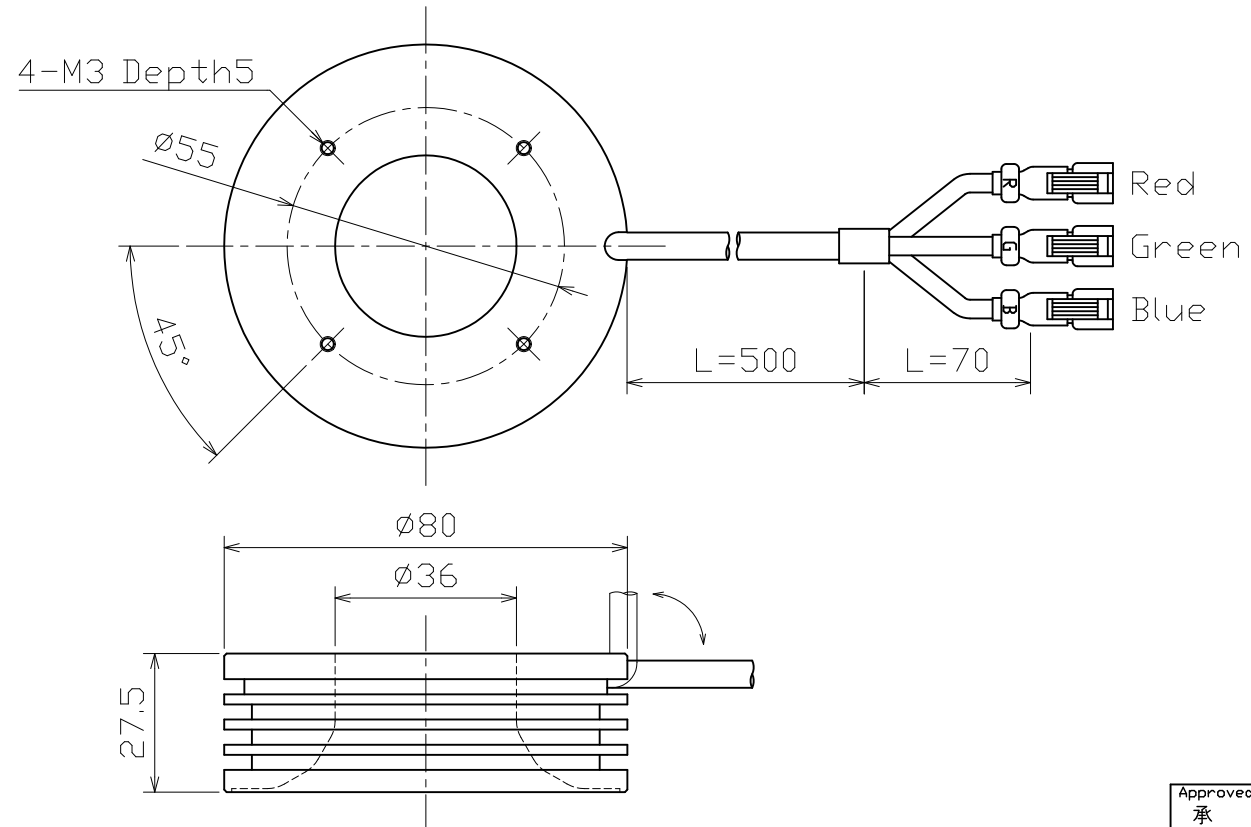

# LED Ring Light

IMAR-80RGB (DC12V) / IMAR-80RGBHV (DC24V)

\* RGB LEDs

\* Electric Power Consumption 6.6W (R:2.2W, G:2.2W, B:2.2W)

<Note>Please do not remove the tags attached to the product.  
Light-emitting part during lighting, please do not look directly.

<注>製品に取り付けられているタグは外さないでください  
点灯中の発光部は、直視しないでください

## Details of Connector

DC12V  

	Light	Power Supply
Connector	SMR-02V-B	SMP-02V-BC
Contact	BYM-001T-P0.6	BHF-001T-0.8SS

DC24V  

	Light	Power Supply
Connector	SMR-03V-B	SMP-03V-BC
Contact	BYM-001T-P0.6	BHF-001T-0.8SS