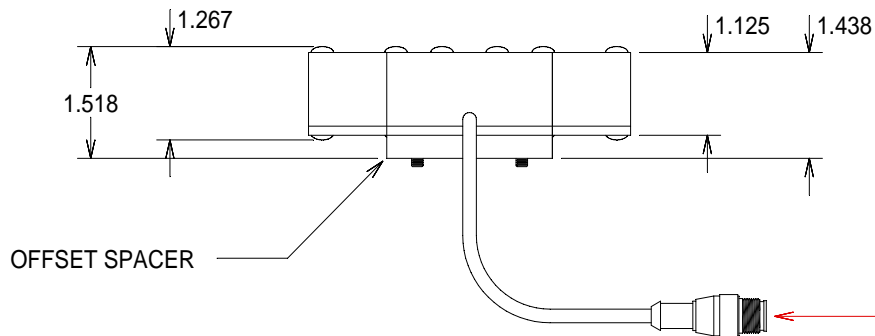

TOP VIEW

BOTTOM VIEW

SIDE VIEW

WARNING!!!

USE ONLY SPECTRUM ILLUMINATION
LDM ADAPTER. DO NOT CONNECT
LIGHT TO 24VDC DIRECTLY. FAILURE
TO FOLLOW THESE DIRECTIONS WILL
RESULT IN PREMATURE LED FAILURE
AND VOID THE WARRANTY.