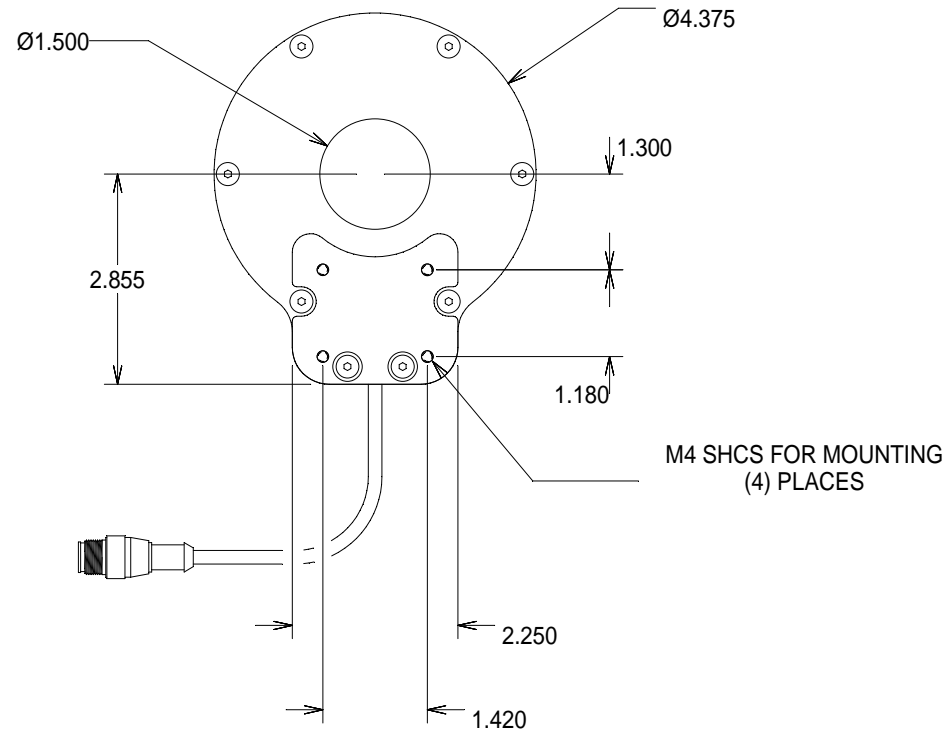

TOP VIEW

BOTTOM VIEW

SIDE VIEW

WARNING!!!

USE ONLY SPECTRUM ILLUMINATION
LDM ADAPTER. DO NOT CONNECT
LIGHT TO 24VDC DIRECTLY. FAILURE
TO FOLLOW THESE DIRECTIONS WILL
RESULT IN PREMATURE LED FAILURE
AND VOID THE WARRANTY.