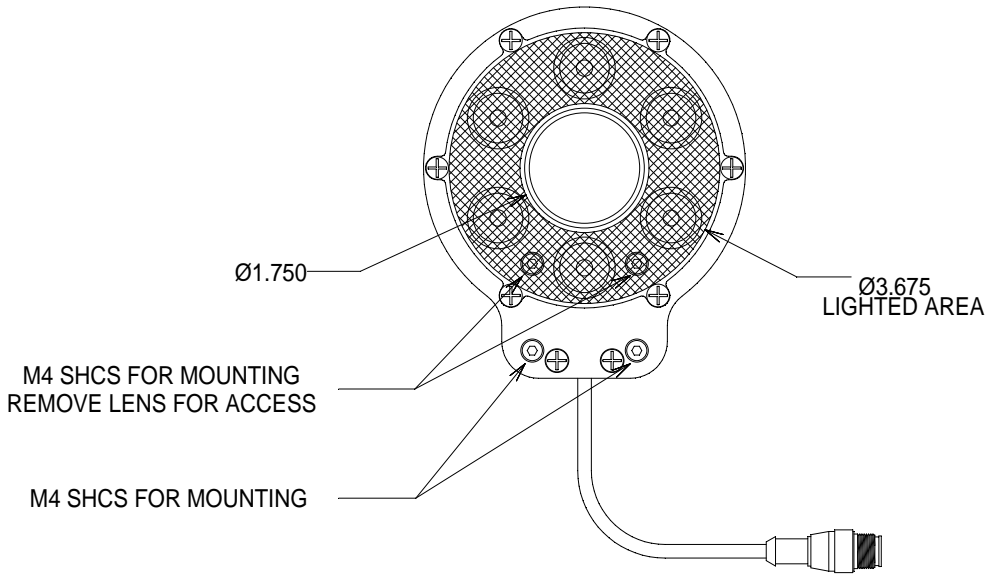

TOP VIEW

BOTTOM VIEW

SIDE VIEW

WARNING!!!

USE ONLY SPECTRUM ILLUMINATION
LDM ADAPTER. DO NOT CONNECT
LIGHT TO 24VDC DIRECTLY. FAILURE
TO FOLLOW THESE DIRECTIONS WILL
RESULT IN PREMATURE LED FAILURE
AND VOID THE WARRANTY.