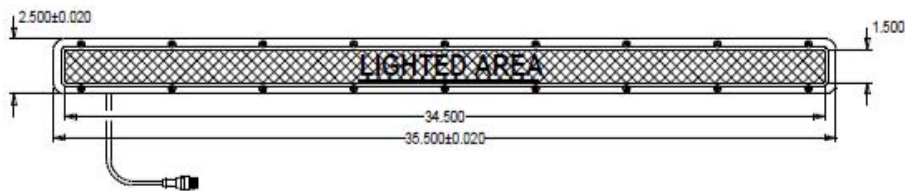

TOP VIEW

BOTTOM VIEW

SIDE VIEW

**WARNING!!!**

USE ONLY SPECTRUM ILLUMINATION LDM ADAPTER. DO NOT CONNECT LIGHT TO 24VDC DIRECTLY. FAILURE TO FOLLOW THESE DIRECTIONS WILL RESULT IN PREMATURE LED FAILURE AND VOID THE WARRANTY.