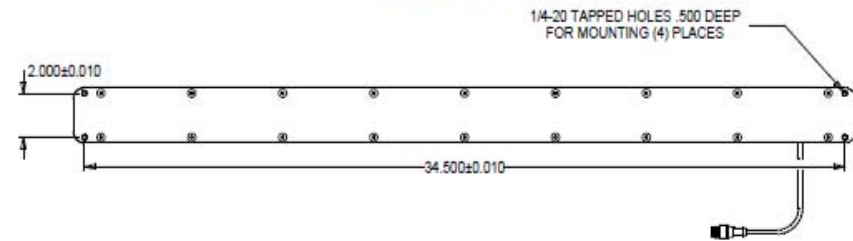

TOP VIEW

BOTTOM VIEW

SIDE VIEW

**WARNING!!!**

USE ONLY SPECTRUM ILLUMINATION LDM ADAPTER. DO NOT CONNECT LIGHT TO 24VDC DIRECTLY. FAILURE TO FOLLOW THESE DIRECTIONS WILL RESULT IN PREMATURE LED FAILURE AND VOID THE WARRANTY.