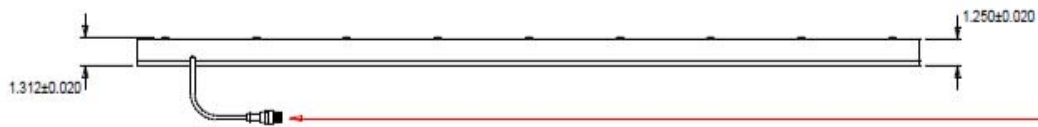

TOP VIEW

BOTTOM VIEW

SIDE VIEW

**WARNING!!!**

USE ONLY SPECTRUM ILLUMINATION LDM ADAPTER. DO NOT CONNECT LIGHT TO 24VDC DIRECTLY. FAILURE TO FOLLOW THESE DIRECTIONS WILL RESULT IN PREMATURE LED FAILURE AND VOID THE WARRANTY.